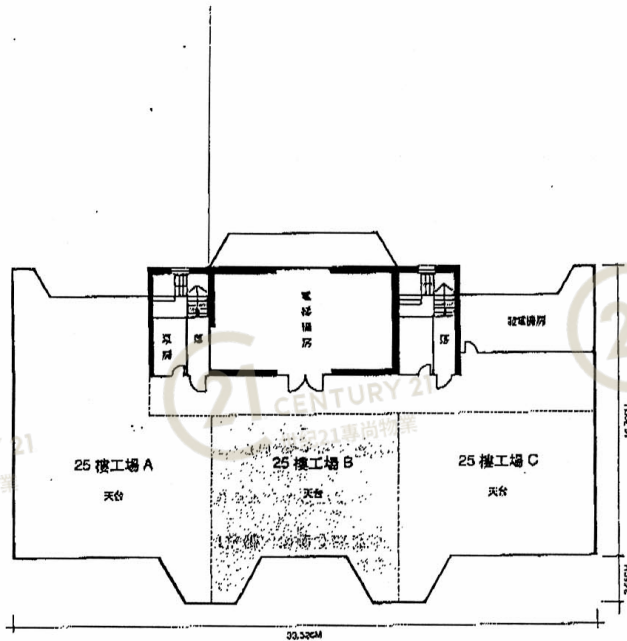

平面圖

Floor Plan

天台平面圖

All Information given in this brochure are subject to final Government approved plans and legal documentation.

書內一切資料，均以政府最後批准之圖則及法律文件為準。

富德工業大廈 Success Ind Building

NOT TO SCALE, FOR IDENTIFICATION PURPOSE ONLY

圖中所有數據比例，一概只作參考之用