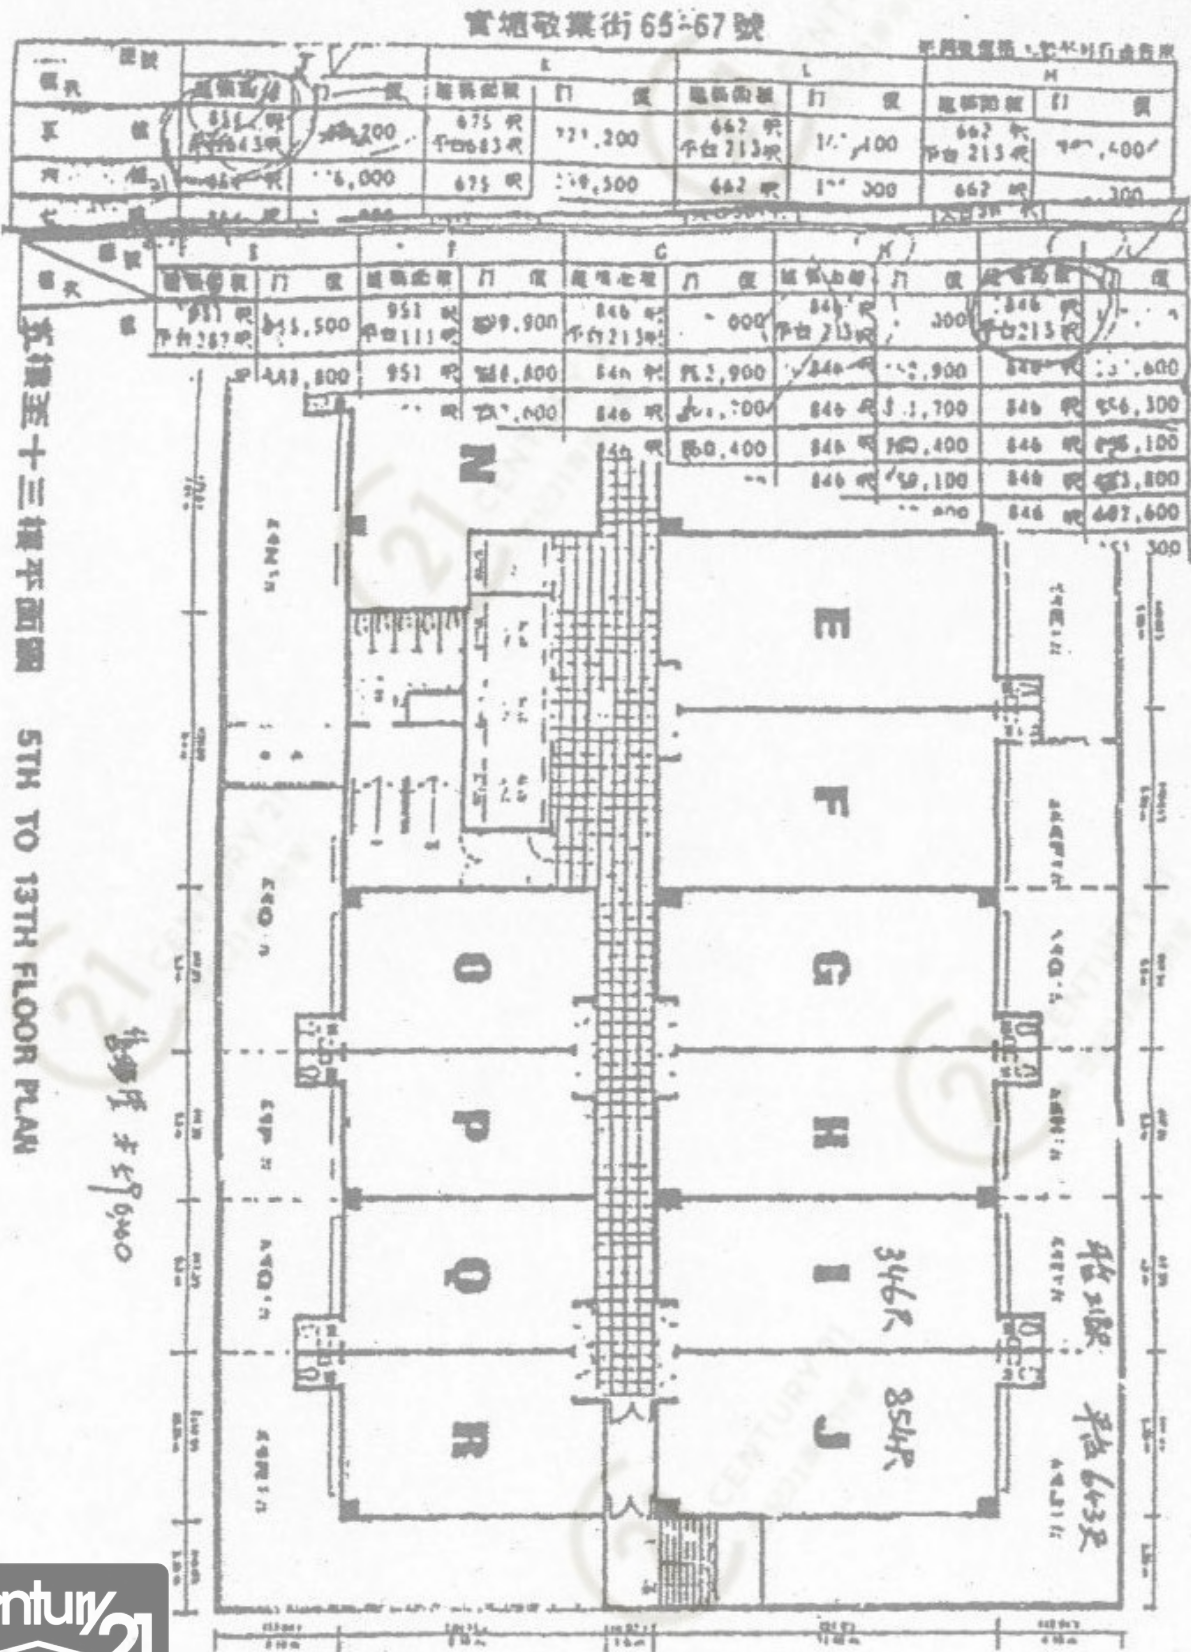

平面圖

Floor Plan

敬運工業大廈 King Win Factory Building

NOT TO SCALE, FOR IDENTIFICATION PURPOSE ONLY

圖中所有數據比例，一概只作參考之用

平面圖

Floor Plan

五樓至十三樓平面圖 5TH TO 13TH FLOOR PLAN

敬運工業大廈 King Win Factory Building

NOT TO SCALE, FOR IDENTIFICATION PURPOSE ONLY

圖中所有數據比例，一概只作參考之用

平面圖

Floor Plan

實運至十三樓平面圖 5TH TO 13TH FLOOR PLAN

4931R

敬運工業大廈 King Win Factory Building

NOT TO SCALE, FOR IDENTIFICATION PURPOSE ONLY
圖中所有數據比例，一概只作參考之用