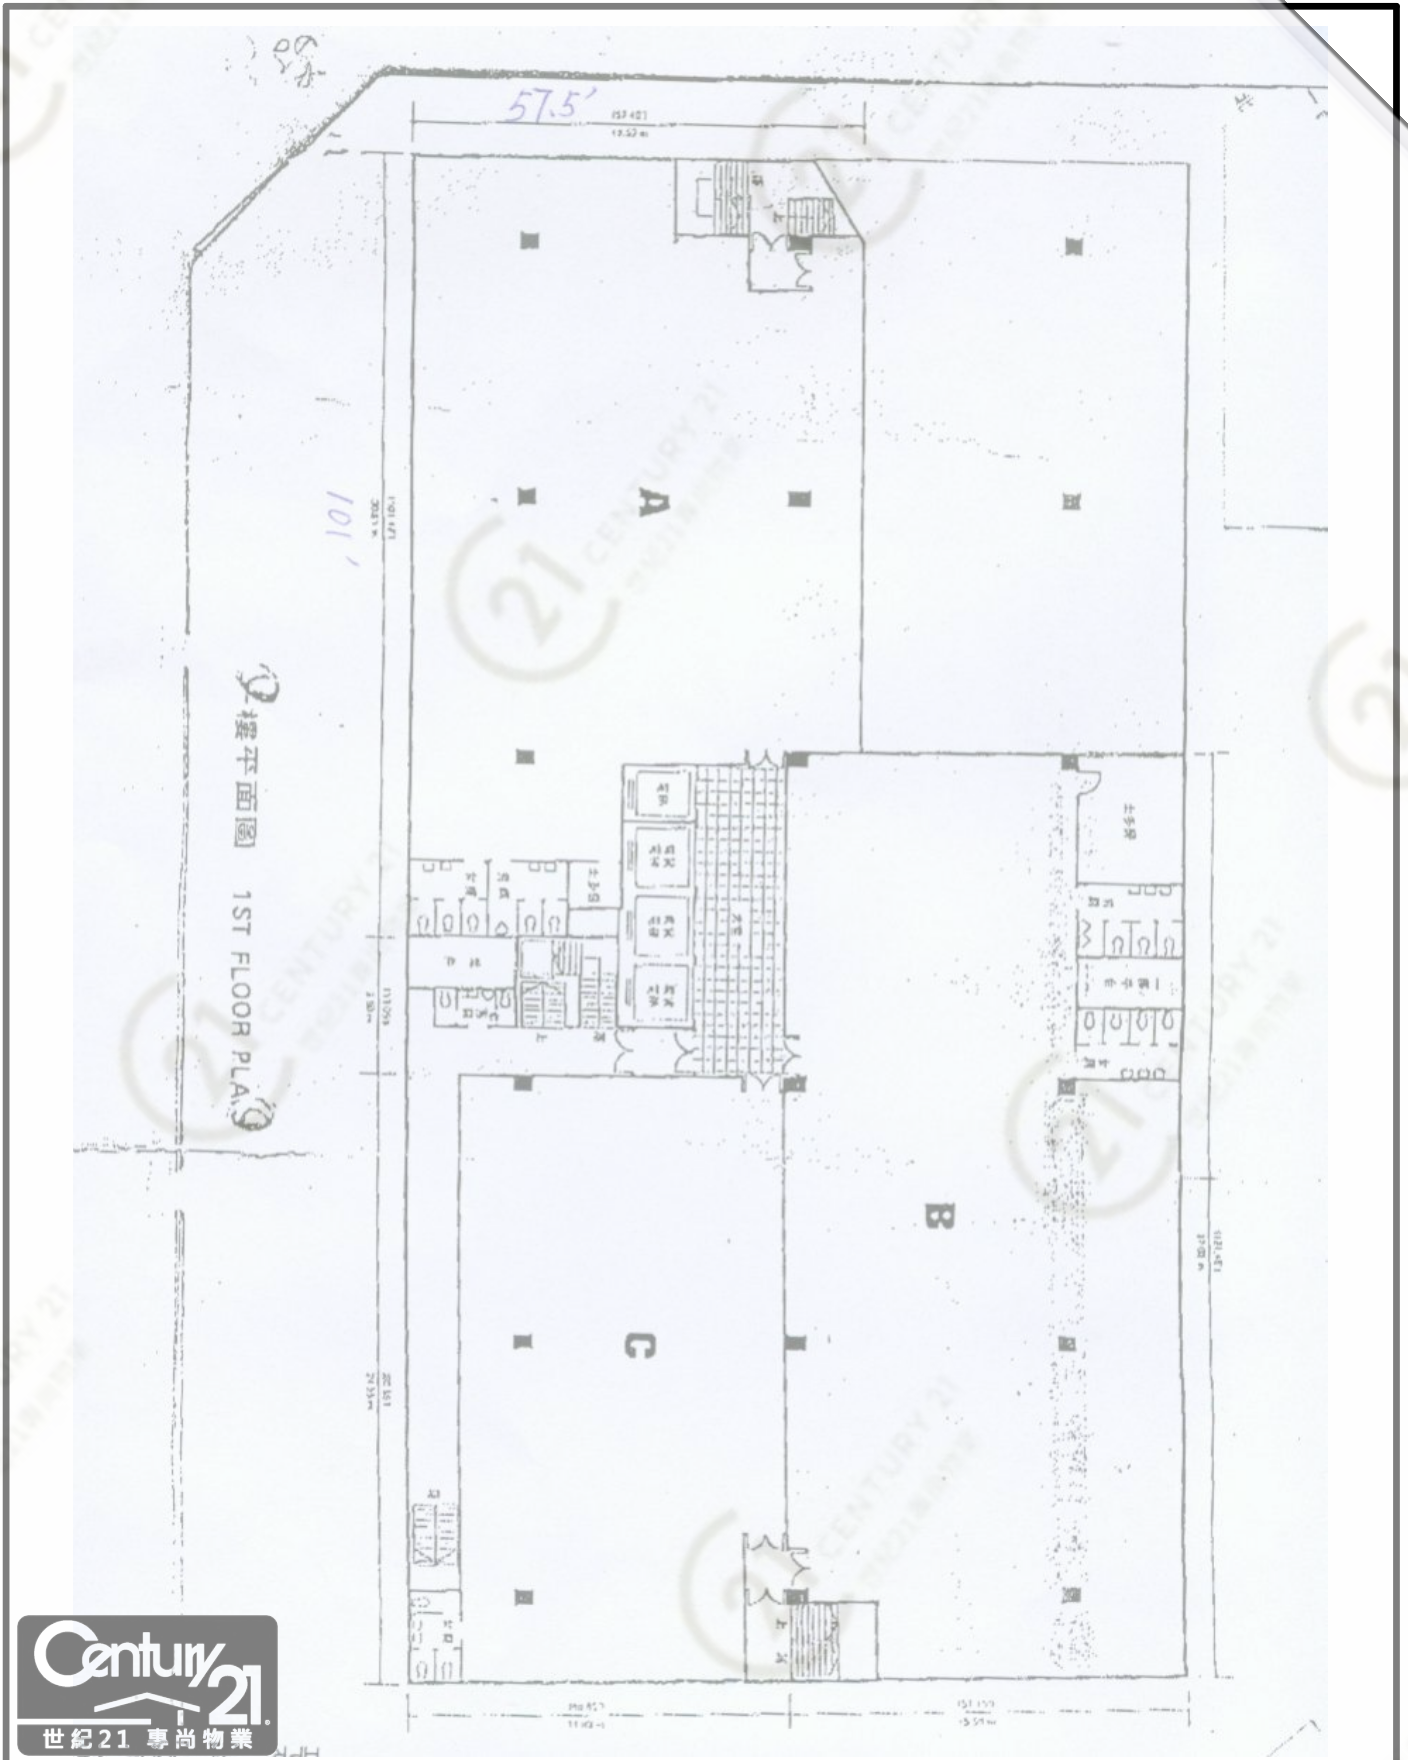

平面圖

Floor Plan

敬運工業大廈 King Win Factory Building

NOT TO SCALE, FOR IDENTIFICATION PURPOSE ONLY

圖中所有數據比例，一概只作參考之用

平面圖

Floor Plan

五樓至十三樓平面圖 5TH TO 13TH FLOOR PLAN

敬運工業大廈 King Win Factory Building

NOT TO SCALE, FOR IDENTIFICATION PURPOSE ONLY

圖中所有數據比例，一概只作參考之用

平面圖

Floor Plan

實運至十三樓平面圖 5TH TO 13TH FLOOR PLAN

4931R

敬運工業大廈 King Win Factory Building

NOT TO SCALE, FOR IDENTIFICATION PURPOSE ONLY
圖中所有數據比例，一概只作參考之用