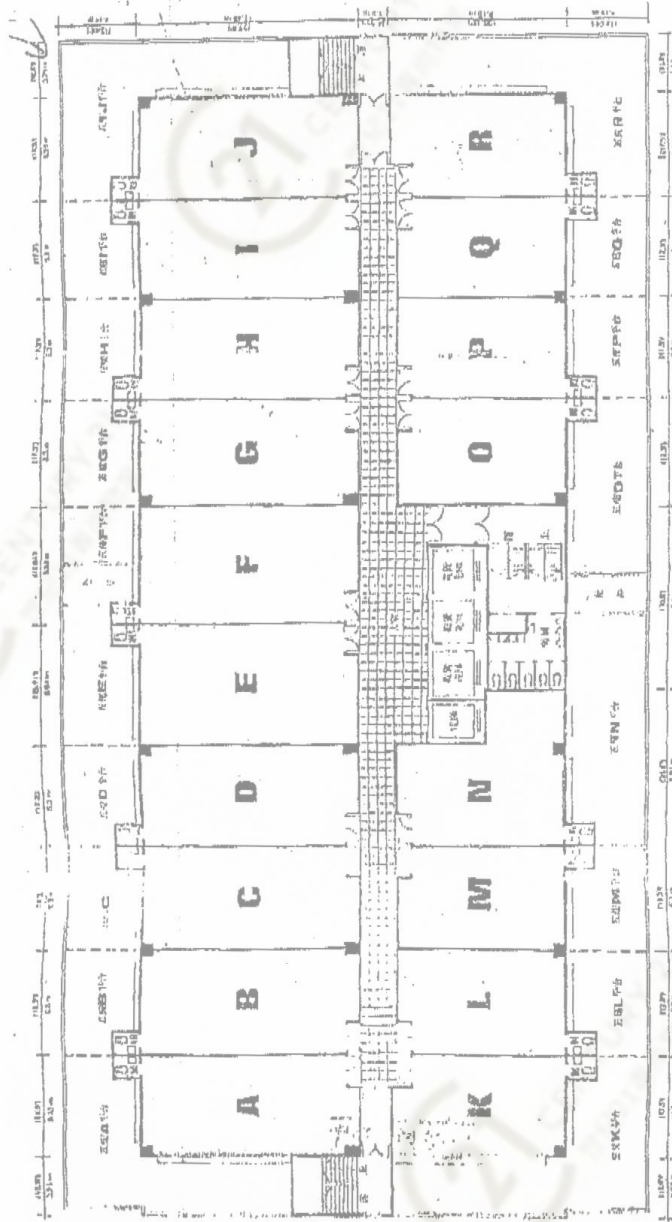

平面圖

Floor Plan

敬運工業大廈 King Win Factory Building

NOT TO SCALE, FOR IDENTIFICATION PURPOSE ONLY

圖中所有數據比例，一概只作參考之用

平面圖

Floor Plan

五樓至十三樓平面圖 5TH TO 13TH FLOOR PLAN

敬運工業大廈 King Win Factory Building

NOT TO SCALE, FOR IDENTIFICATION PURPOSE ONLY

圖中所有數據比例，一概只作參考之用

平面圖

Floor Plan

實運至十三樓平面圖 5TH TO 13TH FLOOR PLAN

4931R

敬運工業大廈 King Win Factory Building

NOT TO SCALE, FOR IDENTIFICATION PURPOSE ONLY
圖中所有數據比例，一概只作參考之用