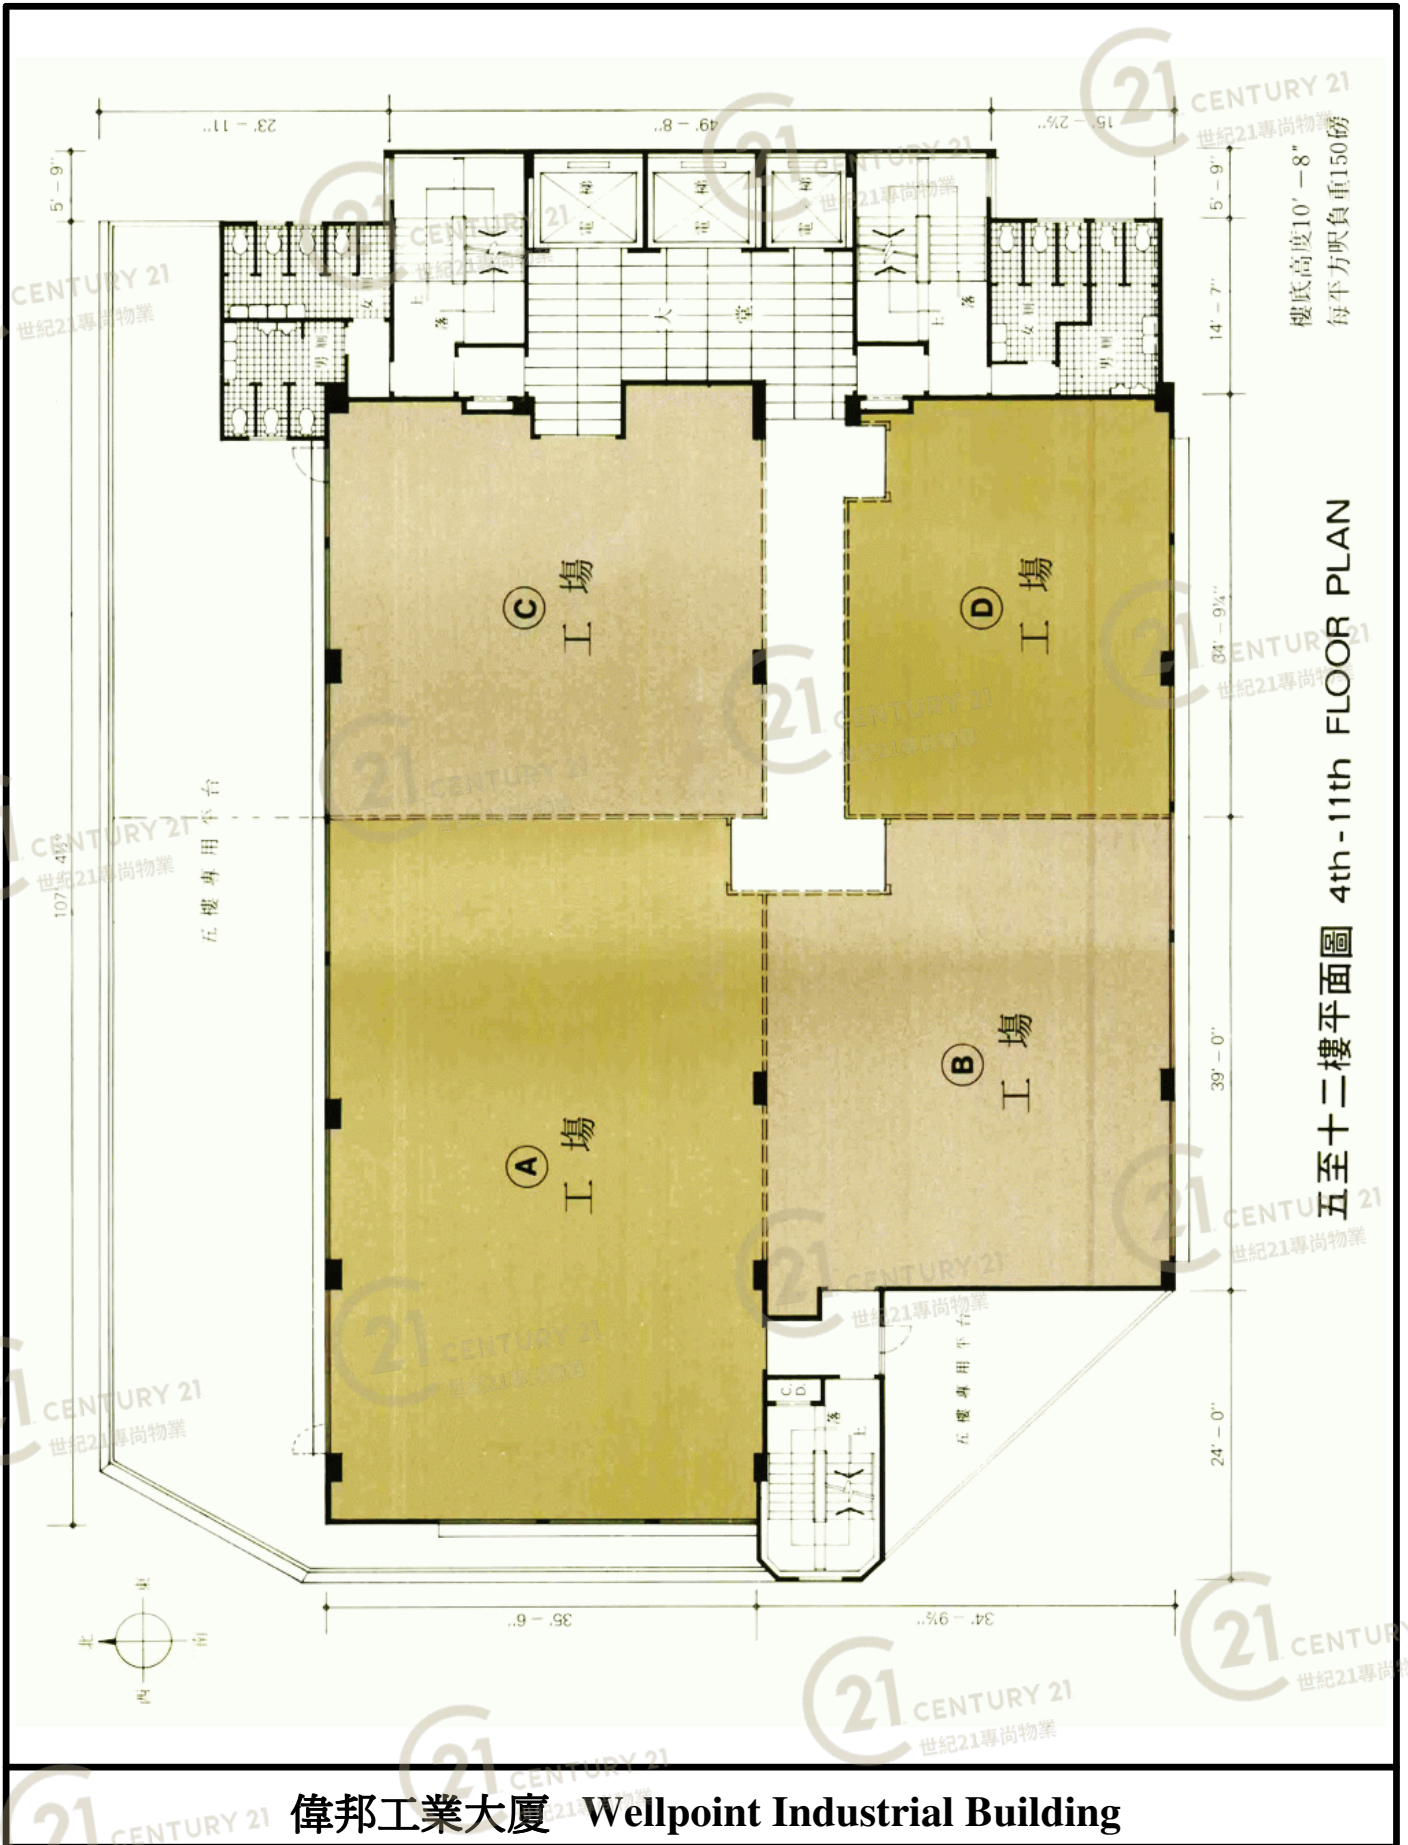

平面圖

Floor Plan

偉邦工業大廈 Wellpoint Industrial Building

NOT TO SCALE, FOR IDENTIFICATION PURPOSE ONLY

圖中所有數據比例，一概只作參考之用

平面圖

Floor Plan

偉邦工業大廈 Wellpoint Industrial Building

NOT TO SCALE, FOR IDENTIFICATION PURPOSE ONLY

圖中所有數據比例，一概只作參考之用

平面圖

Floor Plan

偉邦工業大廈 Wellpoint Industrial Building

NOT TO SCALE, FOR IDENTIFICATION PURPOSE ONLY

圖中所有數據比例，一概只作參考之用

平面圖

Floor Plan

偉邦工業大廈 Wellpoint Industrial Building

NOT TO SCALE, FOR IDENTIFICATION PURPOSE ONLY

圖中所有數據比例，一概只作參考之用

平面圖

Floor Plan

偉邦工業大廈 Wellpoint Industrial Building

NOT TO SCALE, FOR IDENTIFICATION PURPOSE ONLY

圖中所有數據比例，一概只作參考之用

平面圖

Floor Plan

偉邦工業大廈 Wellpoint Industrial Building

NOT TO SCALE, FOR IDENTIFICATION PURPOSE ONLY

圖中所有數據比例，一概只作參考之用

外觀圖

Building Outlook