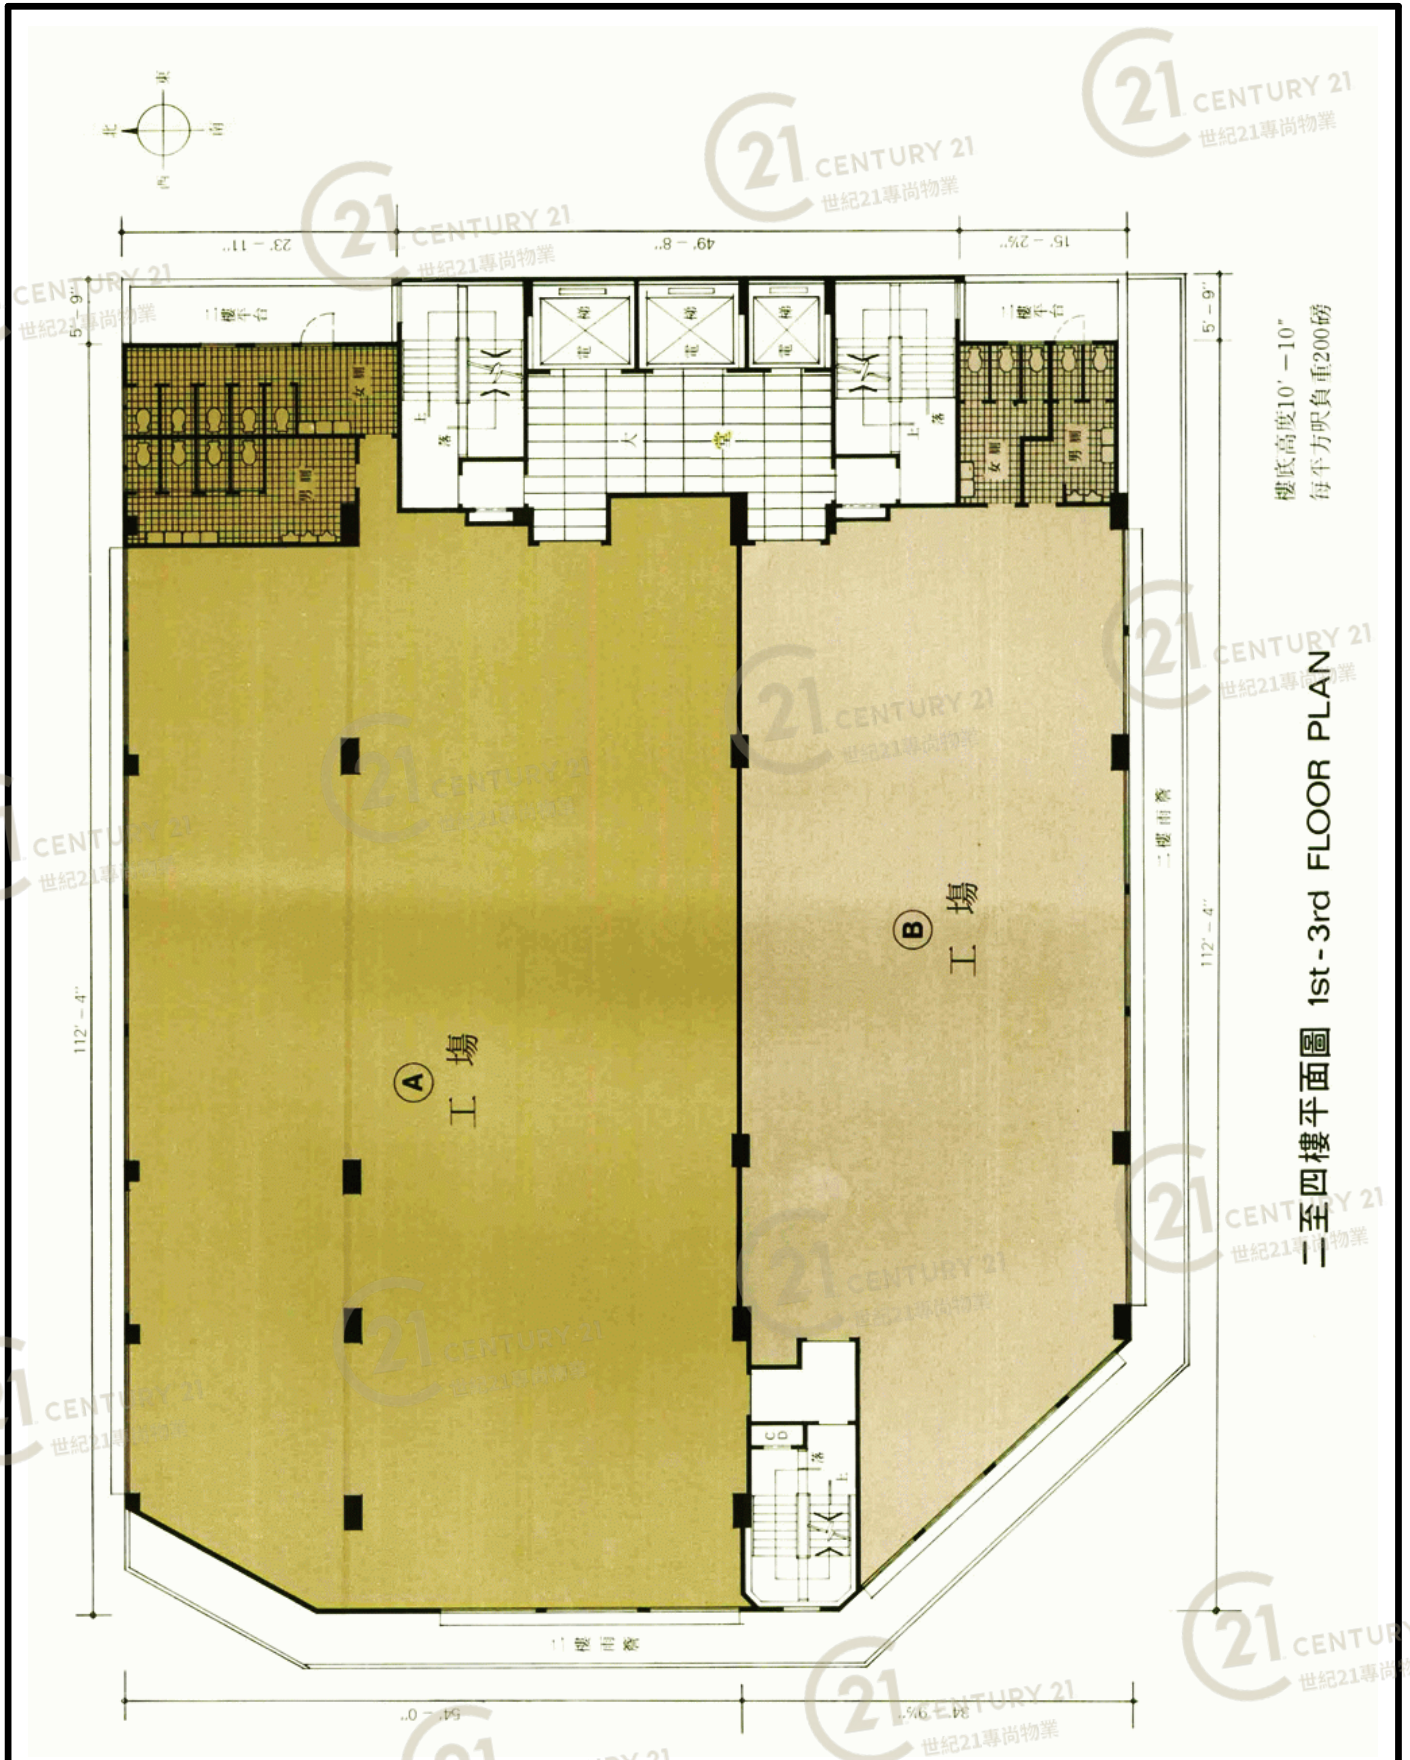

平面圖

Floor Plan

偉邦工業大廈 Wellpoint Industrial Building

NOT TO SCALE, FOR IDENTIFICATION PURPOSE ONLY

圖中所有數據比例，一概只作參考之用

平面圖

Floor Plan

偉邦工業大廈 Wellpoint Industrial Building

NOT TO SCALE, FOR IDENTIFICATION PURPOSE ONLY

圖中所有數據比例，一概只作參考之用

平面圖

Floor Plan

偉邦工業大廈 Wellpoint Industrial Building

NOT TO SCALE, FOR IDENTIFICATION PURPOSE ONLY

圖中所有數據比例，一概只作參考之用

平面圖

Floor Plan

偉邦工業大廈 Wellpoint Industrial Building

NOT TO SCALE, FOR IDENTIFICATION PURPOSE ONLY

圖中所有數據比例，一概只作參考之用

平面圖

Floor Plan

偉邦工業大廈 Wellpoint Industrial Building

NOT TO SCALE, FOR IDENTIFICATION PURPOSE ONLY

圖中所有數據比例，一概只作參考之用

平面圖

Floor Plan

偉邦工業大廈 Wellpoint Industrial Building

NOT TO SCALE, FOR IDENTIFICATION PURPOSE ONLY

圖中所有數據比例，一概只作參考之用

外觀圖

Building Outlook