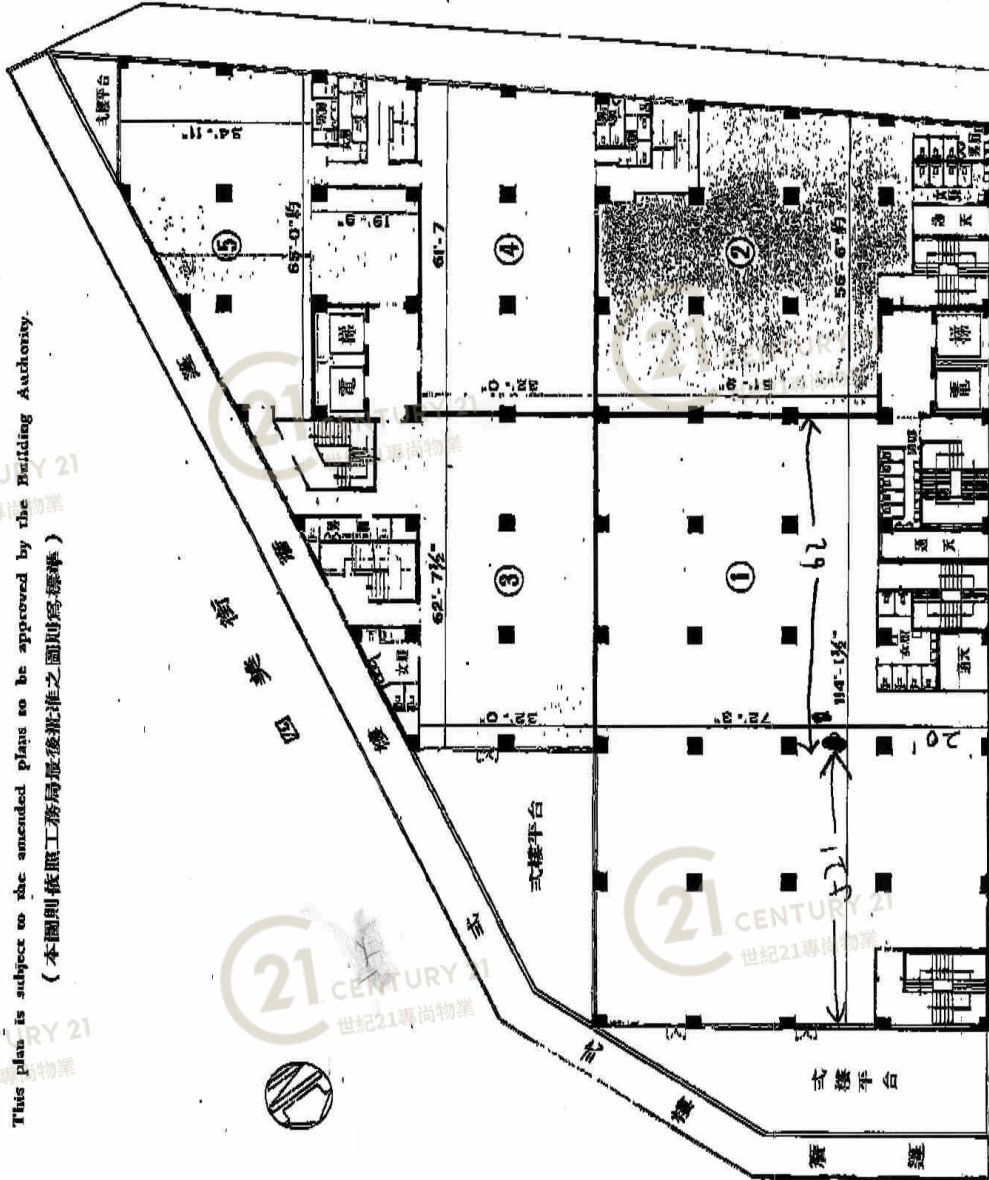

平面圖

Floor Plan

利森工廠大廈 Lee Sum Factory Building

NOT TO SCALE, FOR IDENTIFICATION PURPOSE ONLY

圖中所有數據比例，一概只作參考之用

平面圖

Floor Plan

利森工廠大廈 Lee Sum Factory Building

NOT TO SCALE, FOR IDENTIFICATION PURPOSE ONLY

圖中所有數據比例，一概只作參考之用

平面圖

Floor Plan

NOT TO SCALE, FOR IDENTIFICATION PURPOSE ONLY

圖中所有數據比例，一概只作參考之用

平面圖

Floor Plan

利森工廠大廈平面圖

This plan is subject to the amended plans so be approved by the Building Authority.
(本圖則依照工務局最後批准之圖則為標準)

利森工廠大廈 Lee Sum Factory Building

NOT TO SCALE, FOR IDENTIFICATION PURPOSE ONLY

圖中所有數據比例,一概只作參考之用